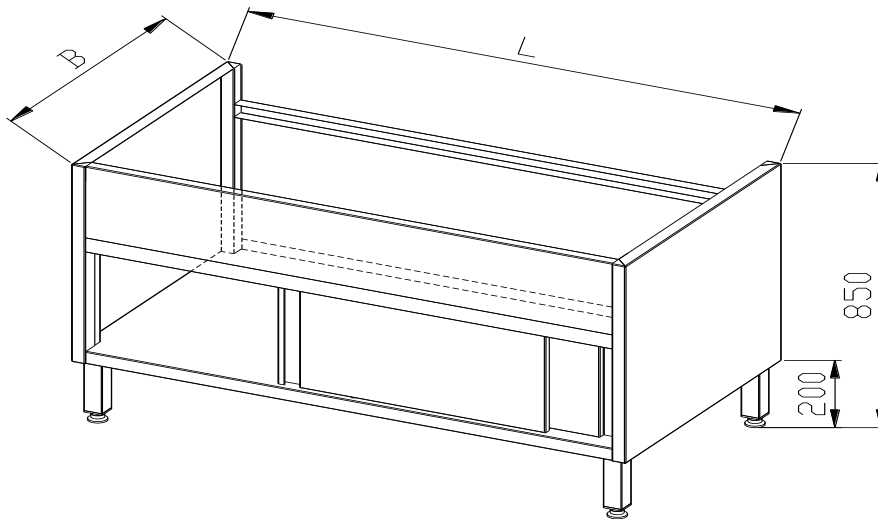

KH-314 Spülenunterschrank mit Schiebetüren und Beckenblende

		B=540		B=640		B=740	
		Standard Version		Standard Version		Standard Version	
L [mm]	Art.-Nr.	Preis [€]	Art.-Nr.	Preis [€]	Art.-Nr.	Preis [€]	
800	KH-314.508		KH-314.608		KH-314.708		
900	KH-314.509		KH-314.609		KH-314.709		
1000	KH-314.510		KH-314.610		KH-314.710		
1100	KH-314.511		KH-314.611		KH-314.711		
1200	KH-314.512		KH-314.612		KH-314.712		
1300	KH-314.513		KH-314.613		KH-314.713		
1400	KH-314.514		KH-314.614		KH-314.714		
1500	KH-314.515		KH-314.615		KH-314.715		
1600	KH-314.516		KH-314.616		KH-314.716		
1700	KH-314.517		KH-314.617		KH-314.717		
1800	KH-314.518		KH-314.618		KH-314.718		
1900	KH-314.519		KH-314.619		KH-314.719		
2000	KH-314.520		KH-314.620		KH-314.720