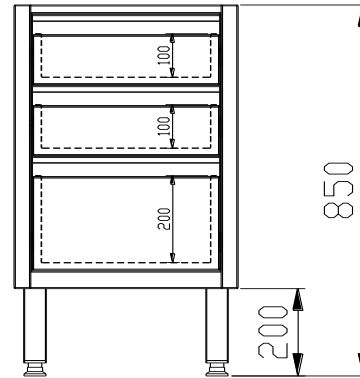

KH-324 Schubladenblock

B=540						
Standard Version			H1 Version		H2 Version	
L [mm]	Art.-Nr.	Preis [€]	Art.-Nr.	Preis [€]	Art.-Nr.	Preis [€]
400	KH-324.504		KH1-324.504		KH2-324.504	
500	KH-324.505		KH1-324.505		KH2-324.505	
600	KH-324.506		KH1-324.506		KH2-324.506	
725	KH-324.507		KH1-324.507		KH2-324.507	

B=640						
Standard Version			H1 Version		H2 Version	
L [mm]	Art.-Nr.	Preis [€]	Art.-Nr.	Preis [€]	Art.-Nr.	Preis [€]
400	KH-324.604		KH1-324.604		KH2-324.604	
500	KH-324.605		KH1-324.605		KH2-324.605	
600	KH-324.606		KH1-324.606		KH2-324.606	
725	KH-324.607		KH1-324.607		KH2-324.607	

B=740						
Standard Version			H1 Version		H2 Version	
L [mm]	Art.-Nr.	Preis [€]	Art.-Nr.	Preis [€]	Art.-Nr.	Preis [€]
400	KH-324.704		KH1-324.704		KH2-324.704	
500	KH-324.705		KH1-324.705		KH2-324.705	
600	KH-324.706		KH1-324.706		KH2-324.706	
725	KH-324.707		KH1-324.707		KH2-324.707