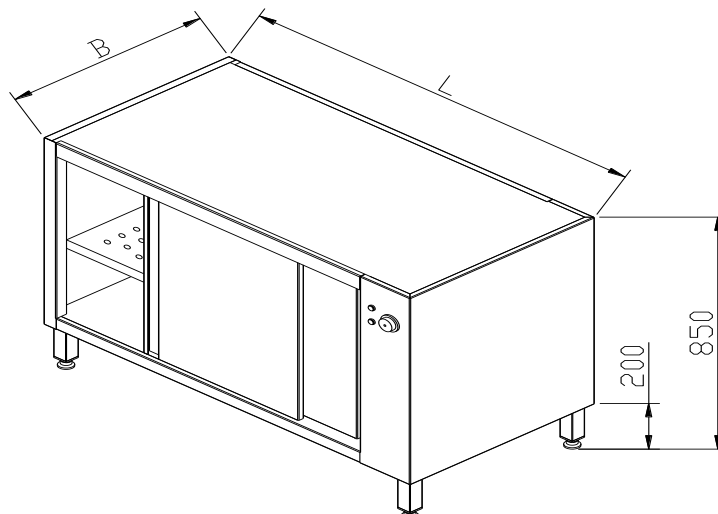

KH-403 Durchreichewärmeschrank mit Schiebetüren nicht isol. Ausf.

B=540						
Standard Version			H1 Version		H2 Version	
L [mm]	Art.-Nr.	Preis [€]	Art.-Nr.	Preis [€]	Art.-Nr.	Preis [€]
1000	KH-403.510		KH1-403.510		KH2-403.510	
1100	KH-403.511		KH1-403.511		KH2-403.511	
1200	KH-403.512		KH1-403.512		KH2-403.512	
1300	KH-403.513		KH1-403.513		KH2-403.513	
1400	KH-403.514		KH1-403.514		KH2-403.514	
1500	KH-403.515		KH1-403.515		KH2-403.515	
1600	KH-403.516		KH1-403.516		KH2-403.516	
1700	KH-403.517		KH1-403.517		KH2-403.517	
1800	KH-403.518		KH1-403.518		KH2-403.518	
1900	KH-403.519		KH1-403.519		KH2-403.519	
2000	KH-403.520		KH1-403.520		KH2-403.520	

B=640						
Standard Version			H1 Version		H2 Version	
L [mm]	Art.-Nr.	Preis [€]	Art.-Nr.	Preis [€]	Art.-Nr.	Preis [€]
1000	KH-403.610		KH1-403.610		KH2-403.610	
1100	KH-403.611		KH1-403.611		KH2-403.611	
1200	KH-403.612		KH1-403.612		KH2-403.612	
1300	KH-403.613		KH1-403.613		KH2-403.613	
1400	KH-403.614		KH1-403.614		KH2-403.614	
1500	KH-403.615		KH1-403.615		KH2-403.615	
1600	KH-403.616		KH1-403.616		KH2-403.616	
1700	KH-403.617		KH1-403.617		KH2-403.617	
1800	KH-403.618		KH1-403.618		KH2-403.618	
1900	KH-403.619		KH1-403.619		KH2-403.619	
2000	KH-403.620		KH1-403.620		KH2-403.620