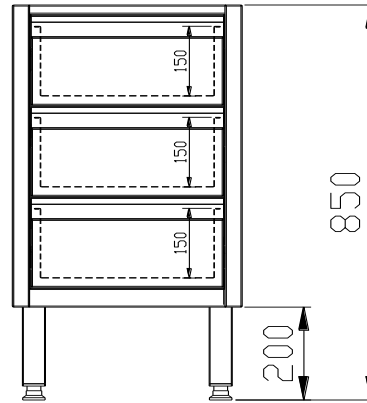

KH-325 Schubladenblock

B=540						
Standard Version			H1 Version		H2 Version	
L [mm]	Art.-Nr.	Preis [€]	Art.-Nr.	Preis [€]	Art.-Nr.	Preis [€]
400	KH-325.504		KH1-325.504		KH2-325.504	
500	KH-325.505		KH1-325.505		KH2-325.505	
600	KH-325.506		KH1-325.506		KH2-325.506	
725	KH-325.507		KH1-325.507		KH2-325.507	

B=640						
Standard Version			H1 Version		H2 Version	
L [mm]	Art.-Nr.	Preis [€]	Art.-Nr.	Preis [€]	Art.-Nr.	Preis [€]
400	KH-325.604		KH1-325.604		KH2-325.604	
500	KH-325.605		KH1-325.605		KH2-325.605	
600	KH-325.606		KH1-325.606		KH2-325.606	
725	KH-325.607		KH1-325.607		KH2-325.607	

B=740						
Standard Version			H1 Version		H2 Version	
L [mm]	Art.-Nr.	Preis [€]	Art.-Nr.	Preis [€]	Art.-Nr.	Preis [€]
400	KH-325.704		KH1-325.704		KH2-325.704	
500	KH-325.705		KH1-325.705		KH2-325.705	
600	KH-325.706		KH1-325.706		KH2-325.706	
725	KH-325.707		KH1-325.707		KH2-325.707