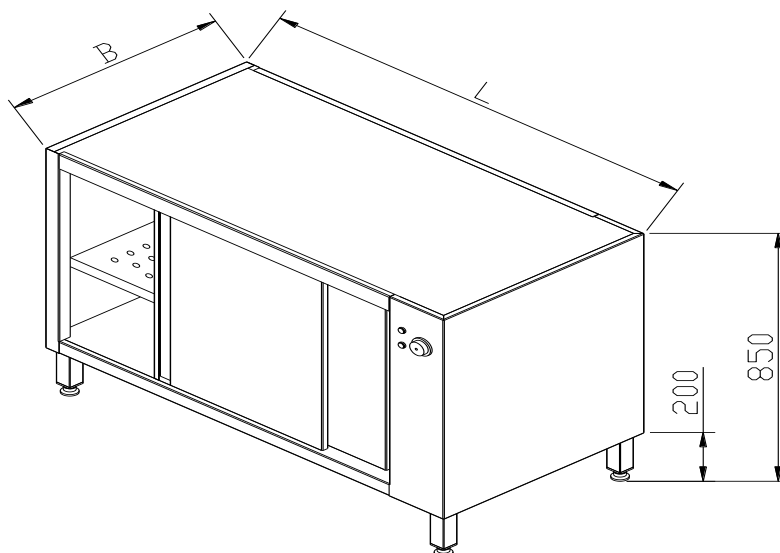

KH-404 Durchreichewärmeschrank mit Schiebetüren iso. Ausf.

B=540						
Standard Version		H1 Version		H2 Version		
L [mm]	Art.-Nr.	Preis [€]	Art.-Nr.	Preis [€]	Art.-Nr.	Preis [€]
1000	KH-404.510		KH1-404.510		KH2-404.510	
1100	KH-404.511		KH1-404.511		KH2-404.511	
1200	KH-404.512		KH1-404.512		KH2-404.512	
1300	KH-404.513		KH1-404.513		KH2-404.513	
1400	KH-404.514		KH1-404.514		KH2-404.514	
1500	KH-404.515		KH1-404.515		KH2-404.515	
1600	KH-404.516		KH1-404.516		KH2-404.516	
1700	KH-404.517		KH1-404.517		KH2-404.517	
1800	KH-404.518		KH1-404.518		KH2-404.518	
1900	KH-404.519		KH1-404.519		KH2-404.519	
2000	KH-404.520		KH1-404.520		KH2-404.520	

B=640						
Standard Version		H1 Version		H2 Version		
L [mm]	Art.-Nr.	Preis [€]	Art.-Nr.	Preis [€]	Art.-Nr.	Preis [€]
1000	KH-404.610		KH1-404.610		KH2-404.610	
1100	KH-404.611		KH1-404.611		KH2-404.611	
1200	KH-404.612		KH1-404.612		KH2-404.612	
1300	KH-404.613		KH1-404.613		KH2-404.613	
1400	KH-404.614		KH1-404.614		KH2-404.614	
1500	KH-404.615		KH1-404.615		KH2-404.615	
1600	KH-404.616		KH1-404.616		KH2-404.616	
1700	KH-404.617		KH1-404.617		KH2-404.617	
1800	KH-404.618		KH1-404.618		KH2-404.618	
1900	KH-404.619		KH1-404.619		KH2-404.619	
2000	KH-404.620		KH1-404.620		KH2-404.620