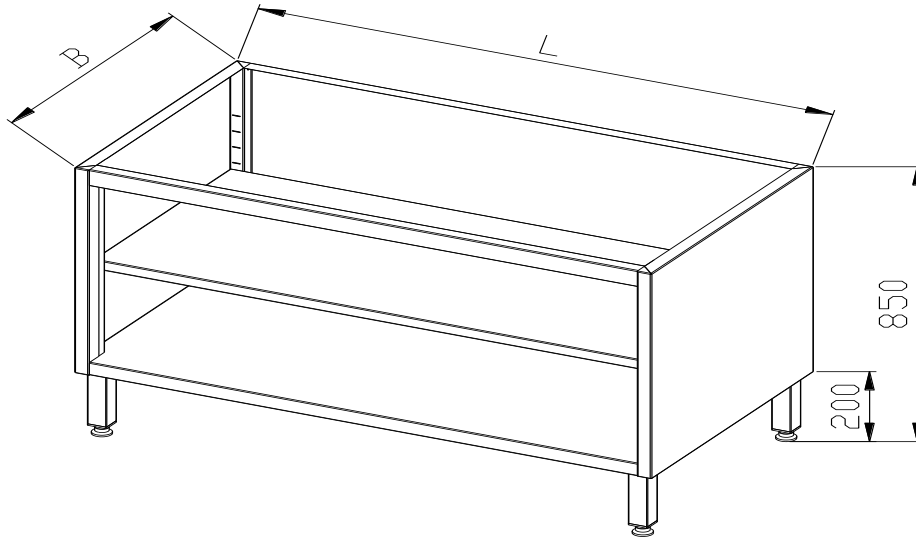

KH-301 Arbeitsschrank vorne offen mit Zwischenboden

B=540						
Standard Version			H1 Version		H2 Version	
L [mm]	Art.-Nr.	Preis [€]	Art.-Nr.	Preis [€]	Art.-Nr.	Preis [€]
400	KH-301.504		KH1-301.504		KH2-301.504	
500	KH-301.505		KH1-301.505		KH2-301.505	
600	KH-301.506		KH1-301.506		KH2-301.506	
700	KH-301.507		KH1-301.507		KH2-301.507	
800	KH-301.508		KH1-301.508		KH2-301.508	
900	KH-301.509		KH1-301.509		KH2-301.509	
1000	KH-301.510		KH1-301.510		KH2-301.510	
1100	KH-301.511		KH1-301.511		KH2-301.511	
1200	KH-301.512		KH1-301.512		KH2-301.512	
1300	KH-301.513		KH1-301.513		KH2-301.513	
1400	KH-301.514		KH1-301.514		KH2-301.514	
1500	KH-301.515		KH1-301.515		KH2-301.515	
1600	KH-301.516		KH1-301.516		KH2-301.516	
1700	KH-301.517		KH1-301.517		KH2-301.517	
1800	KH-301.518		KH1-301.518		KH2-301.518	
1900	KH-301.519		KH1-301.519		KH2-301.519	
2000	KH-301.520		KH1-301.520		KH2-301.520