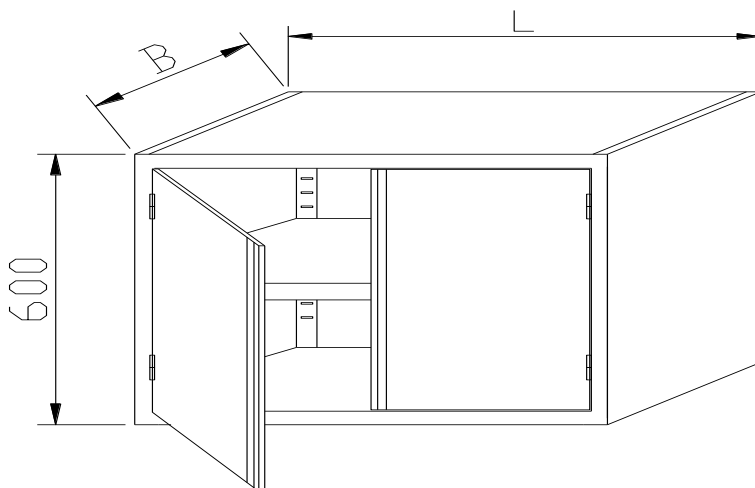

KH-343 Wandhängeschrank mit Flügeltüren

B=300						
Standard Version			H1 Version		H2 Version	
L [mm]	Art.-Nr.	Preis [€]	Art.-Nr. 2	Preis [€]3	Art.-Nr. 4	Preis [€]5
400	KH-343.304		KH1-343.304		KH2-343.304	
500	KH-343.305		KH1-343.305		KH2-343.305	
600	KH-343.306		KH1-343.306		KH2-343.306	
700	KH-343.307		KH1-343.307		KH2-343.307	
800	KH-343.308		KH1-343.308		KH2-343.308	
900	KH-343.309		KH1-343.309		KH2-343.309	
1000	KH-343.310		KH1-343.310		KH2-343.310	
1100	KH-343.311		KH1-343.311		KH2-343.311	
1200	KH-343.312		KH1-343.312		KH2-343.312	

B=400						
Standard Version			H1 Version		H2 Version	
L [mm]	Art.-Nr.	Preis [€]	Art.-Nr. 2	Preis [€]3	Art.-Nr. 4	Preis [€]5
400	KH-343.404		KH1-343.404		KH2-343.404	
500	KH-343.405		KH1-343.405		KH2-343.405	
600	KH-343.406		KH1-343.406		KH2-343.406	
700	KH-343.407		KH1-343.407		KH2-343.407	
800	KH-343.408		KH1-343.408		KH2-343.408	
900	KH-343.409		KH1-343.409		KH2-343.409	
1000	KH-343.410		KH1-343.410		KH2-343.410	
1100	KH-343.411		KH1-343.411		KH2-343.411	
1200	KH-343.412		KH1-343.412		KH2-343.412